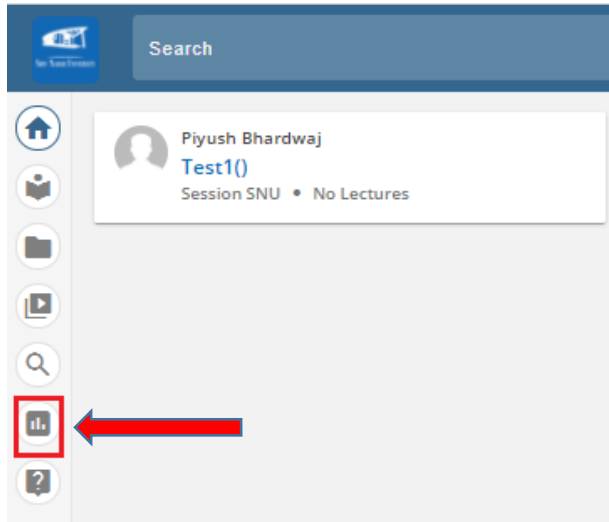

## How to download the report/attendance from Lecture Capture Portal?

**Step 1:** Login on portal <https://lc.snu.edu.in/admin/>

**Step 2:** Click on **Reports** -

**Step 3:** Consolidated Subject Wise attendance – Professor (View reports)