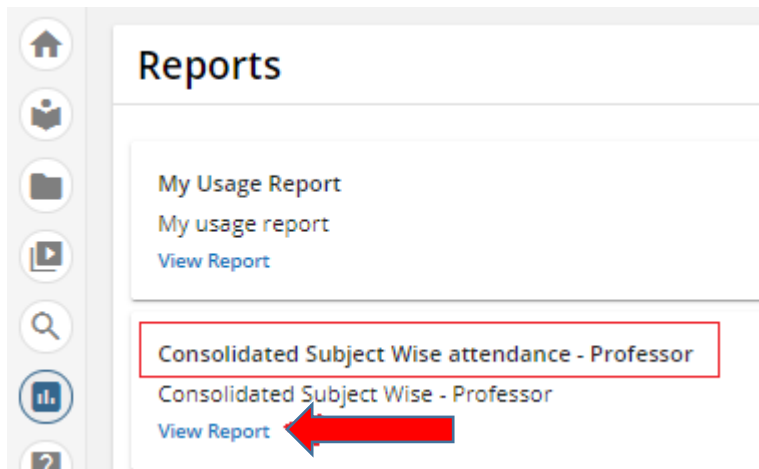

## How to download the report/attendance from Lecture Capture Portal?

**Step 1:** Login on portal <https://lc.snu.edu.in/admin/>

**Step 2:** Click on **Reports** -

**Step 3:** Consolidated Subject Wise attendance – Professor (View reports)