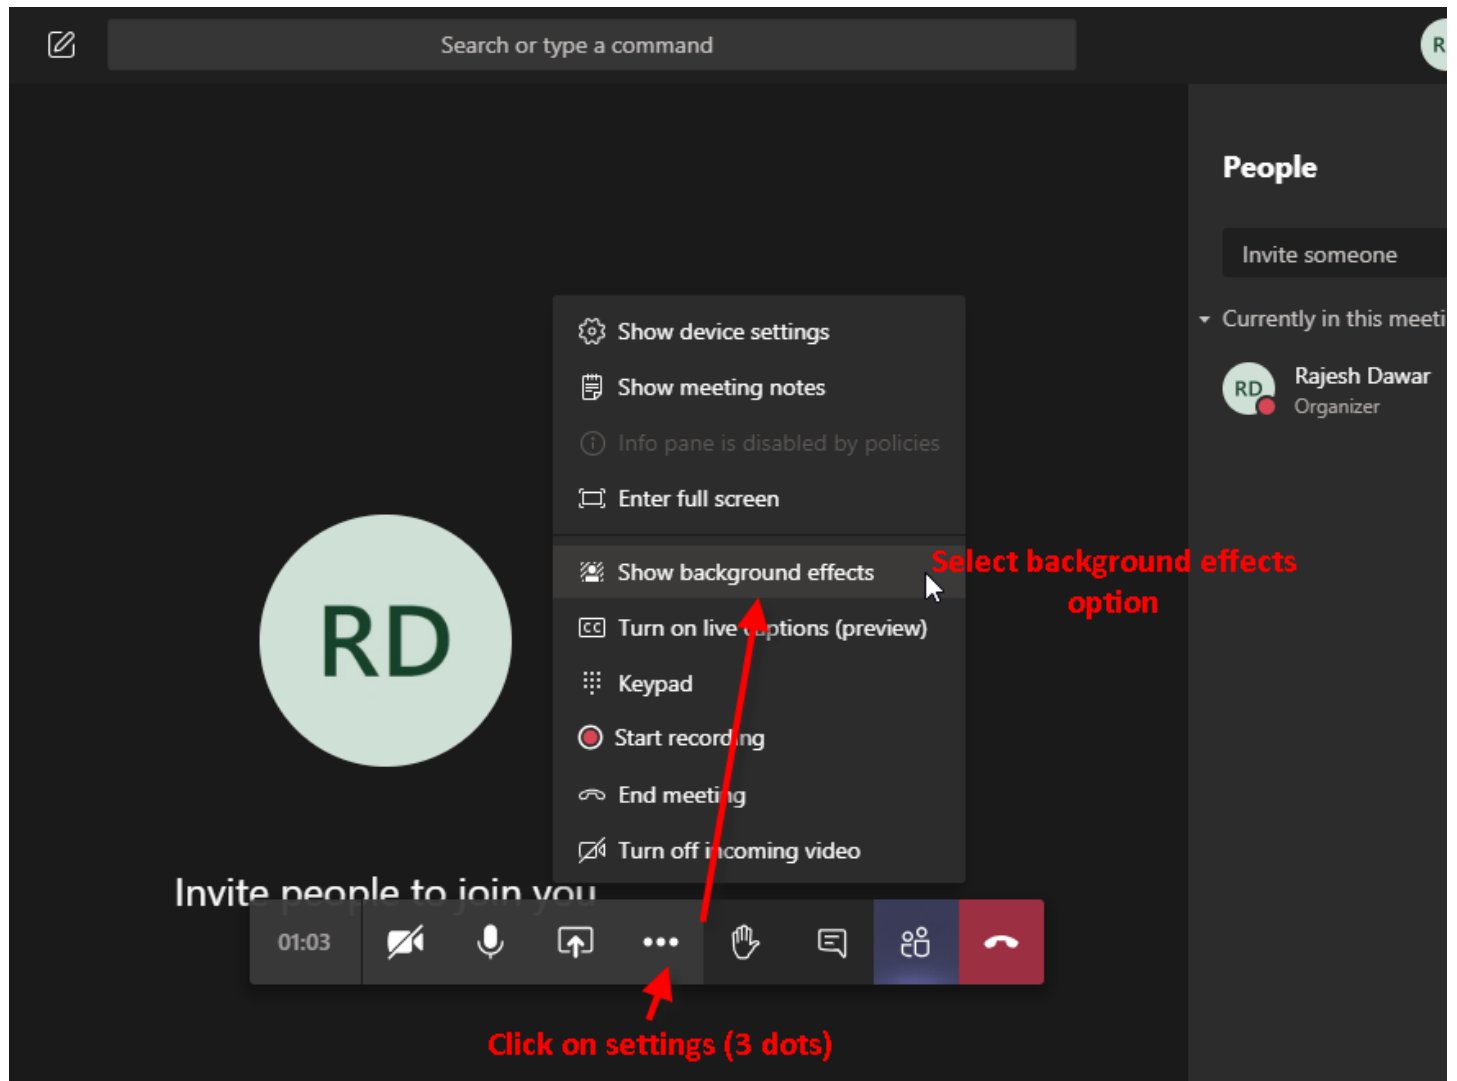

Set background in MS Teams

Before enabling the video, please follow the below steps after connecting to a call/meeting

(Add New step is to be done only the first time. Once the picture is added, it can be selected in subsequent calls)