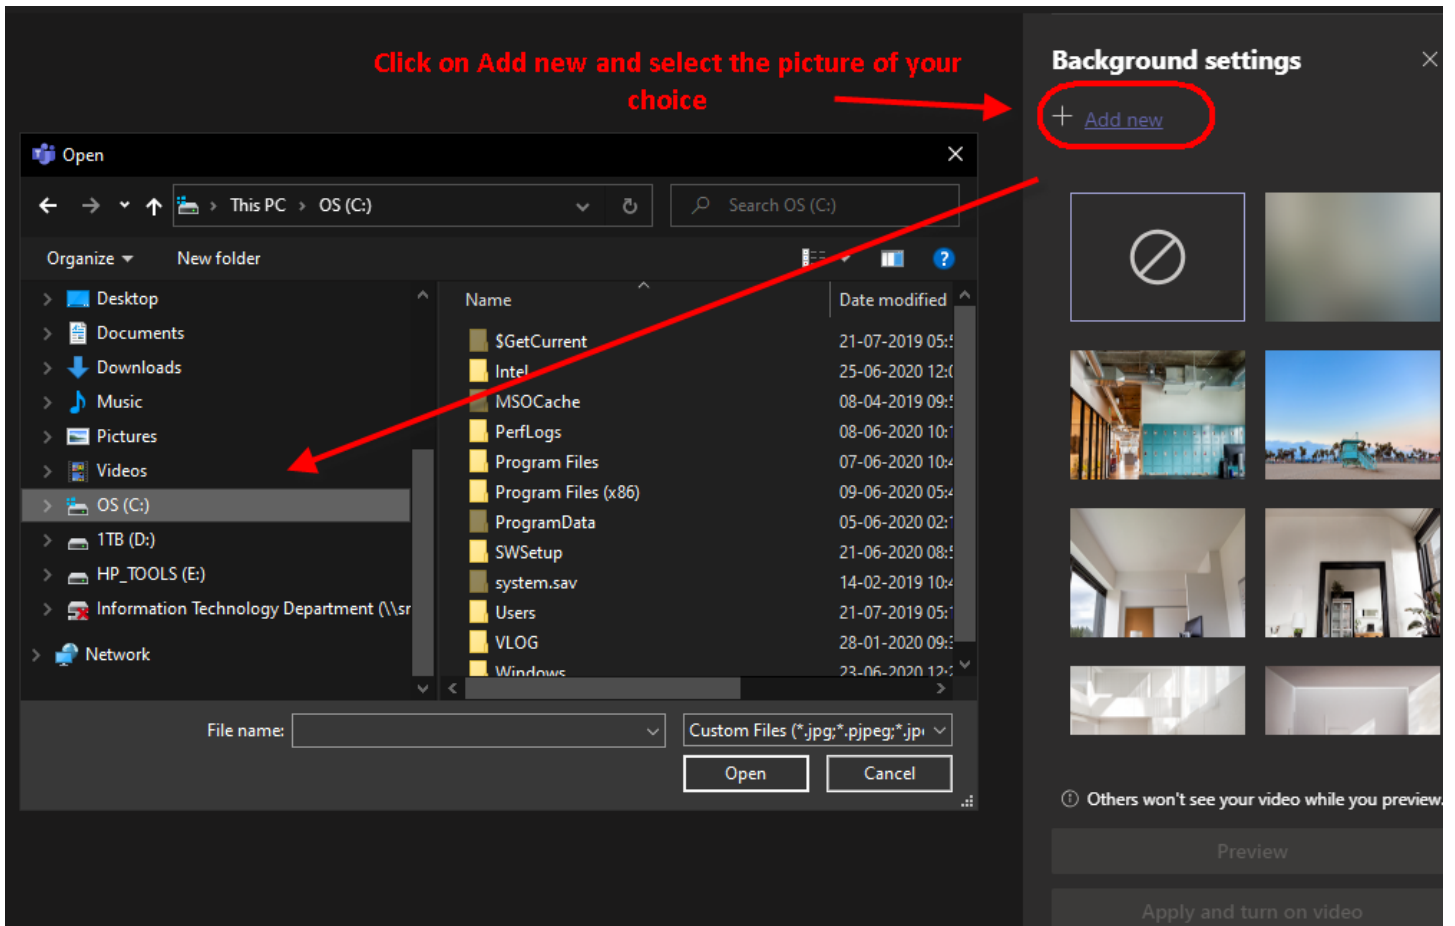

Set background in MS Teams

Before enabling the video, please follow the below steps after connecting to a call/meeting

(Add New step is to be done only the first time. Once the picture is added, it can be selected in subsequent calls)